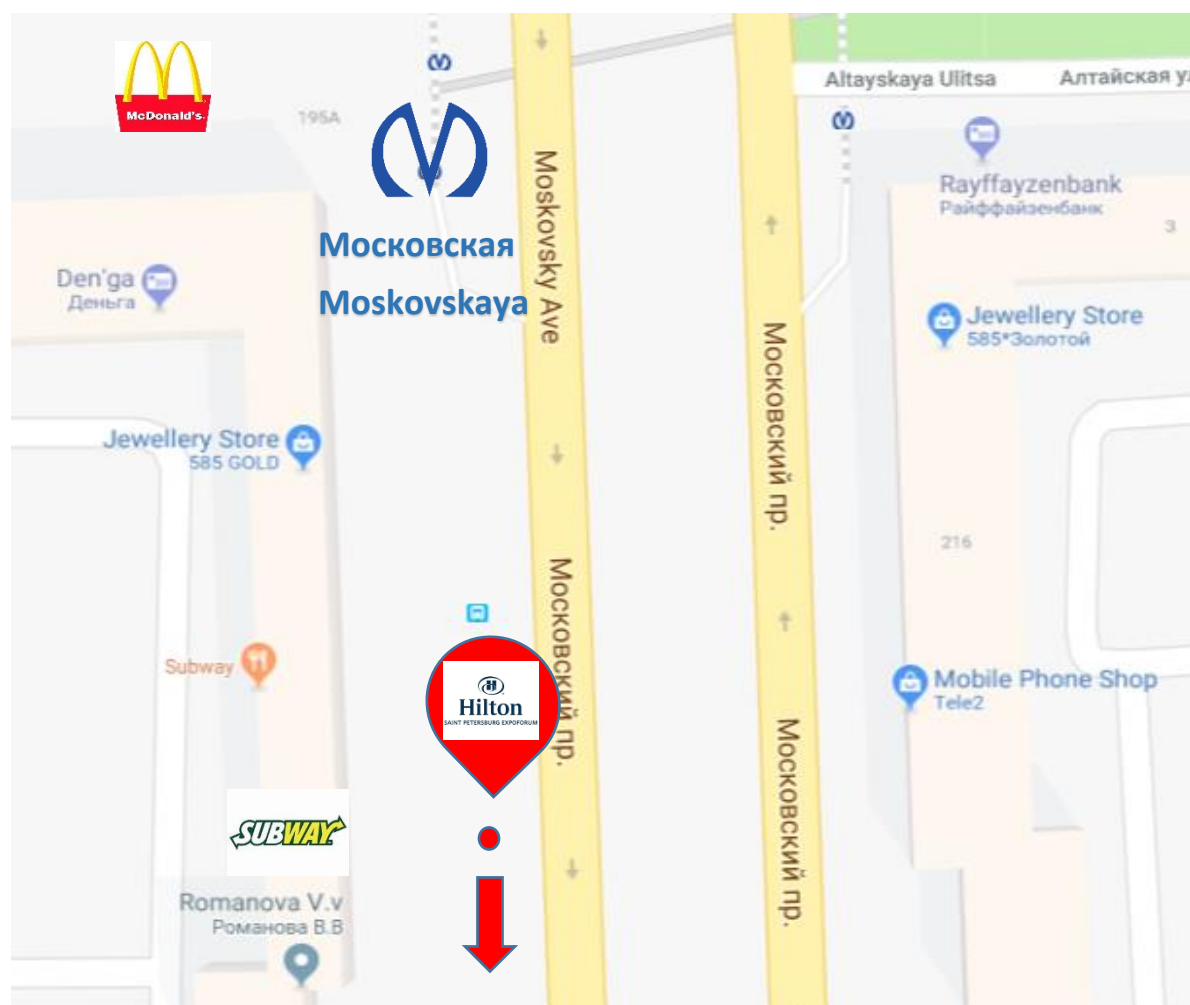

Location of a free Shuttle bus stop of the Hilton hotel St Petersburg ExpoForum
"Moskovskaya" metro Station (from "Moskovskaya metro station to the Hilton
St Petersburg ExpoForum)